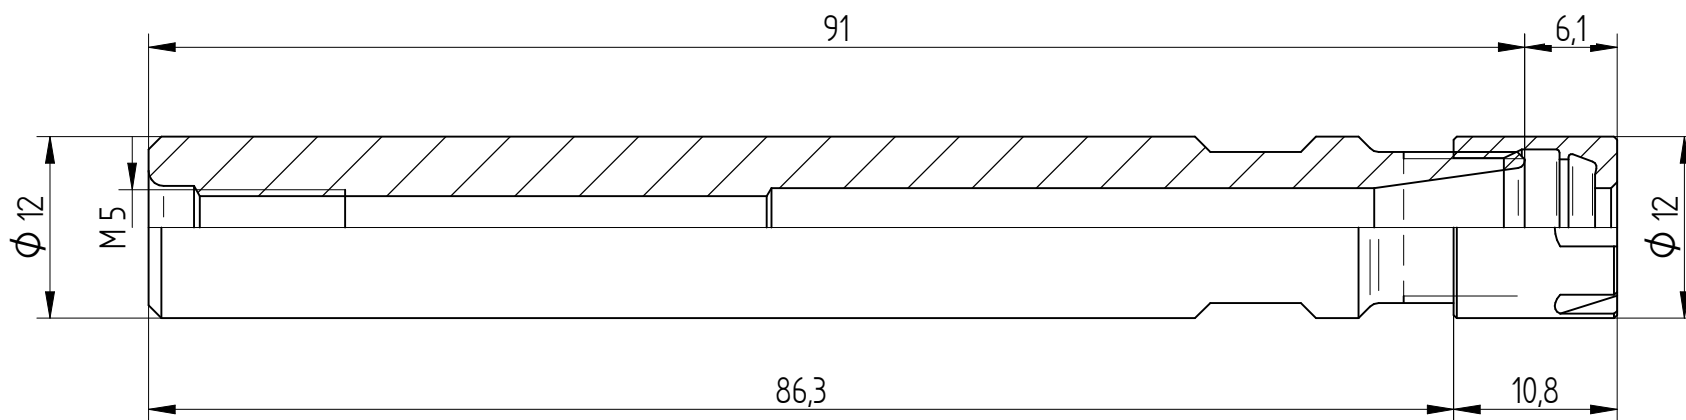

Swiss
Precision
Tools

REGO-FIX®

REGO-FIX AG
Obermattweg 60
4456 Tenniken / Switzerland

Phone +41 61 976 14 66
Fax +41 61 976 14 14
www.rego-fix.com

This is a non controlled copy. All information given herein are subject to change without notice

The information given herein has been carefully checked and is believed to be correct. REGO-FIX, however, assumes no responsibility or liability for any errors, inaccuracies or omissions that may appear in this drawing

This document is subject to copyright laws. No part of this document may be reproduced or transmitted in any form or any means, electronic or mechanic, for any purpose, without the express written permission of REGO-FIX

Type : CYL12x080_ER8M
Part No. : 261220850
Date : 05.02.2014
Scale : 2:1